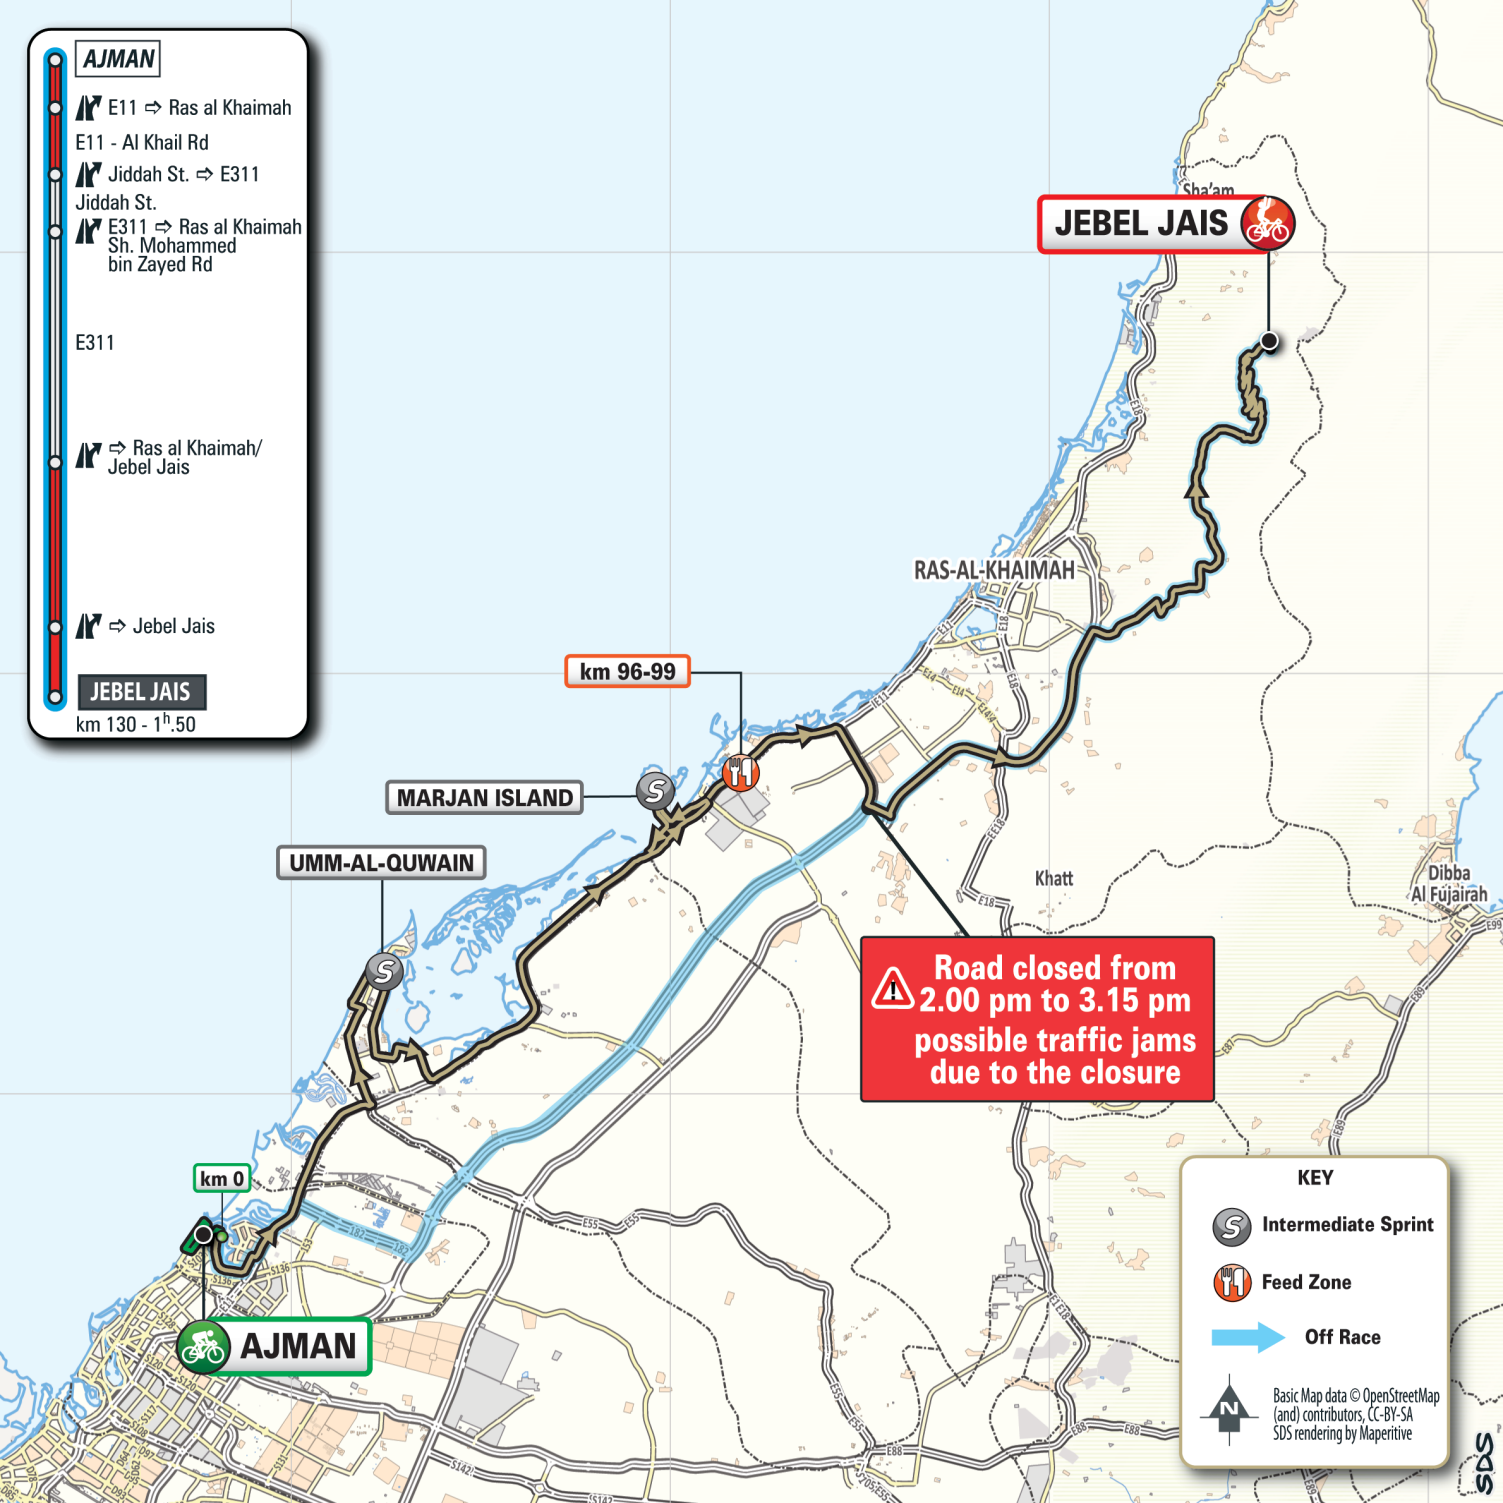

AJMAN

- E11 ⇌ Ras al Khaimah
- E11 - Al Khail Rd
- Jiddah St. ⇌ E311
- Jiddah St.
- E311 ⇌ Ras al Khaimah
- Sh. Mohammed bin Zayed Rd

E311

- ⇌ Ras al Khaimah/ Jebel Jais
- ⇌ Jebel Jais

JEBEL JAIS

km 130 - 1^h.50

JEBEL JAIS

km 96-99

MARJAN ISLAND

UMM-AL-QUWAIN

RAS-AL-KHAIMAH

Khatt

Dibba Al Fujairah

Road closed from 2.00 pm to 3.15 pm possible traffic jams due to the closure

km 0

AJMAN

KEY

- Intermediate Sprint
- Feed Zone
- Off Race

Basic Map data © OpenStreetMap (and) contributors, CC-BY-SA
SDS rendering by Maperitive

SDS